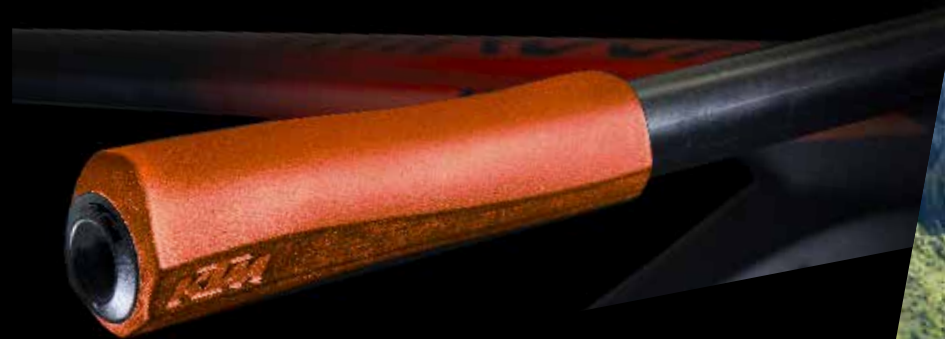

PRIME
GRIPS KTM PRIME SILICONE AIR

DETAILS verbesserte Durchblutung der Hände - beugt Einschlafen der Hände vor
variable Griffposition möglich
niedriges Gewicht durch „Air Silikon“

GEWICHT 57 g
LÄNGE 129 mm

DETAILS better blood circulation in your hands - prevents hands from getting numb
variable grip positions possible
extreme light weight due to „Air Silicon“

WEIGHT 57 g
LENGTH 129 mm

36541 02 ☐ 21 ☒