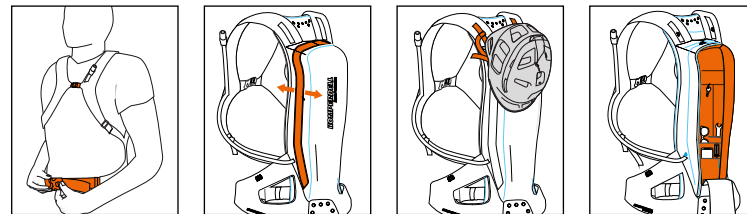

FACTORY LINE WINDBREAKER LS
6599711 56(S) 58(M) 60(L) 62(XL) 64(XXL)

FACTORY TEAM 20L
48032

FACTORY TEAM 14L
48033

FACTORY ENDURO PROTECTOR
480 34(S 54.5 cm) 35(M 57 cm) 36(L 62 cm)

FACTORY CHARACTER

- 1 MOVABLE VISOR
- 2 ADJUSTABLE WAISTBAND
- 3 COMFORTABLE INNERPANT
- 4 PERFECT SHAPE
- 5 LOOSE & AIRY