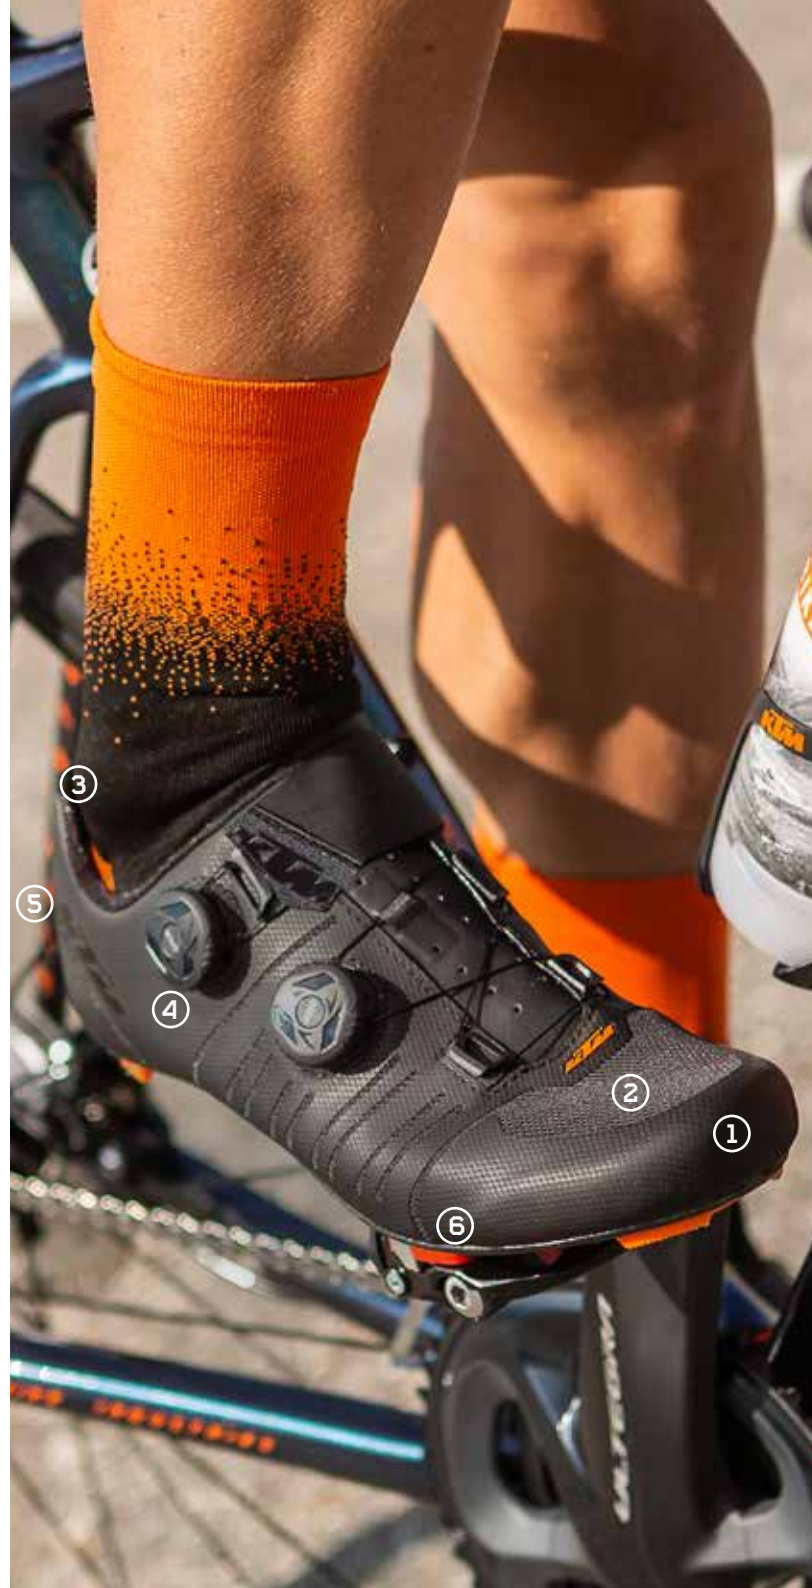

BIKE SHOES

- 1 RESISTENT TPU
- 2 MORE MESH INSERTS FOR OPTIMUM VENTILATION
- 3 ANTI SLIP LINING
- 4 Two ATOP Screw caps
- 5 REFLECTIVE INSERTS ON THE HEEL
- 6 CARBON OUTSOLE