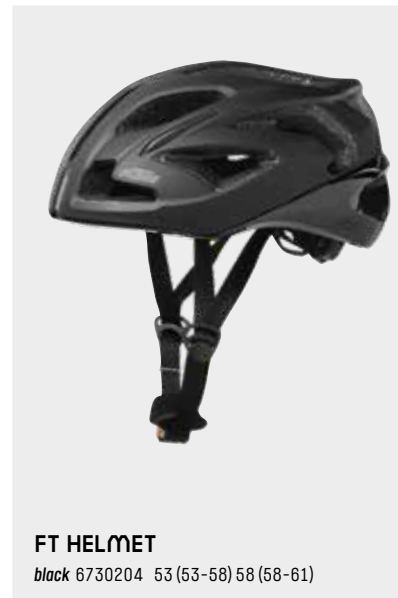

FACTORY TEAM

FT HELMET

black 6730204 53 (53-58) 58 (58-61)