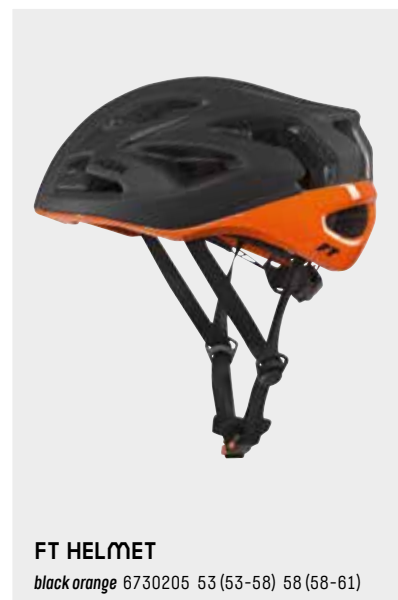

FT HELMET

black orange 6730205 53 (53-58) 58 (58-61)

FACTORY LINE HELMET

oak black 6731634 54 (54-58) 58 (58-62)

FACTORY LINE

FACTORY LINE HELMET

silver 6731635 54 (54-58) 58 (58-62)

FACTORY LINE HELMET